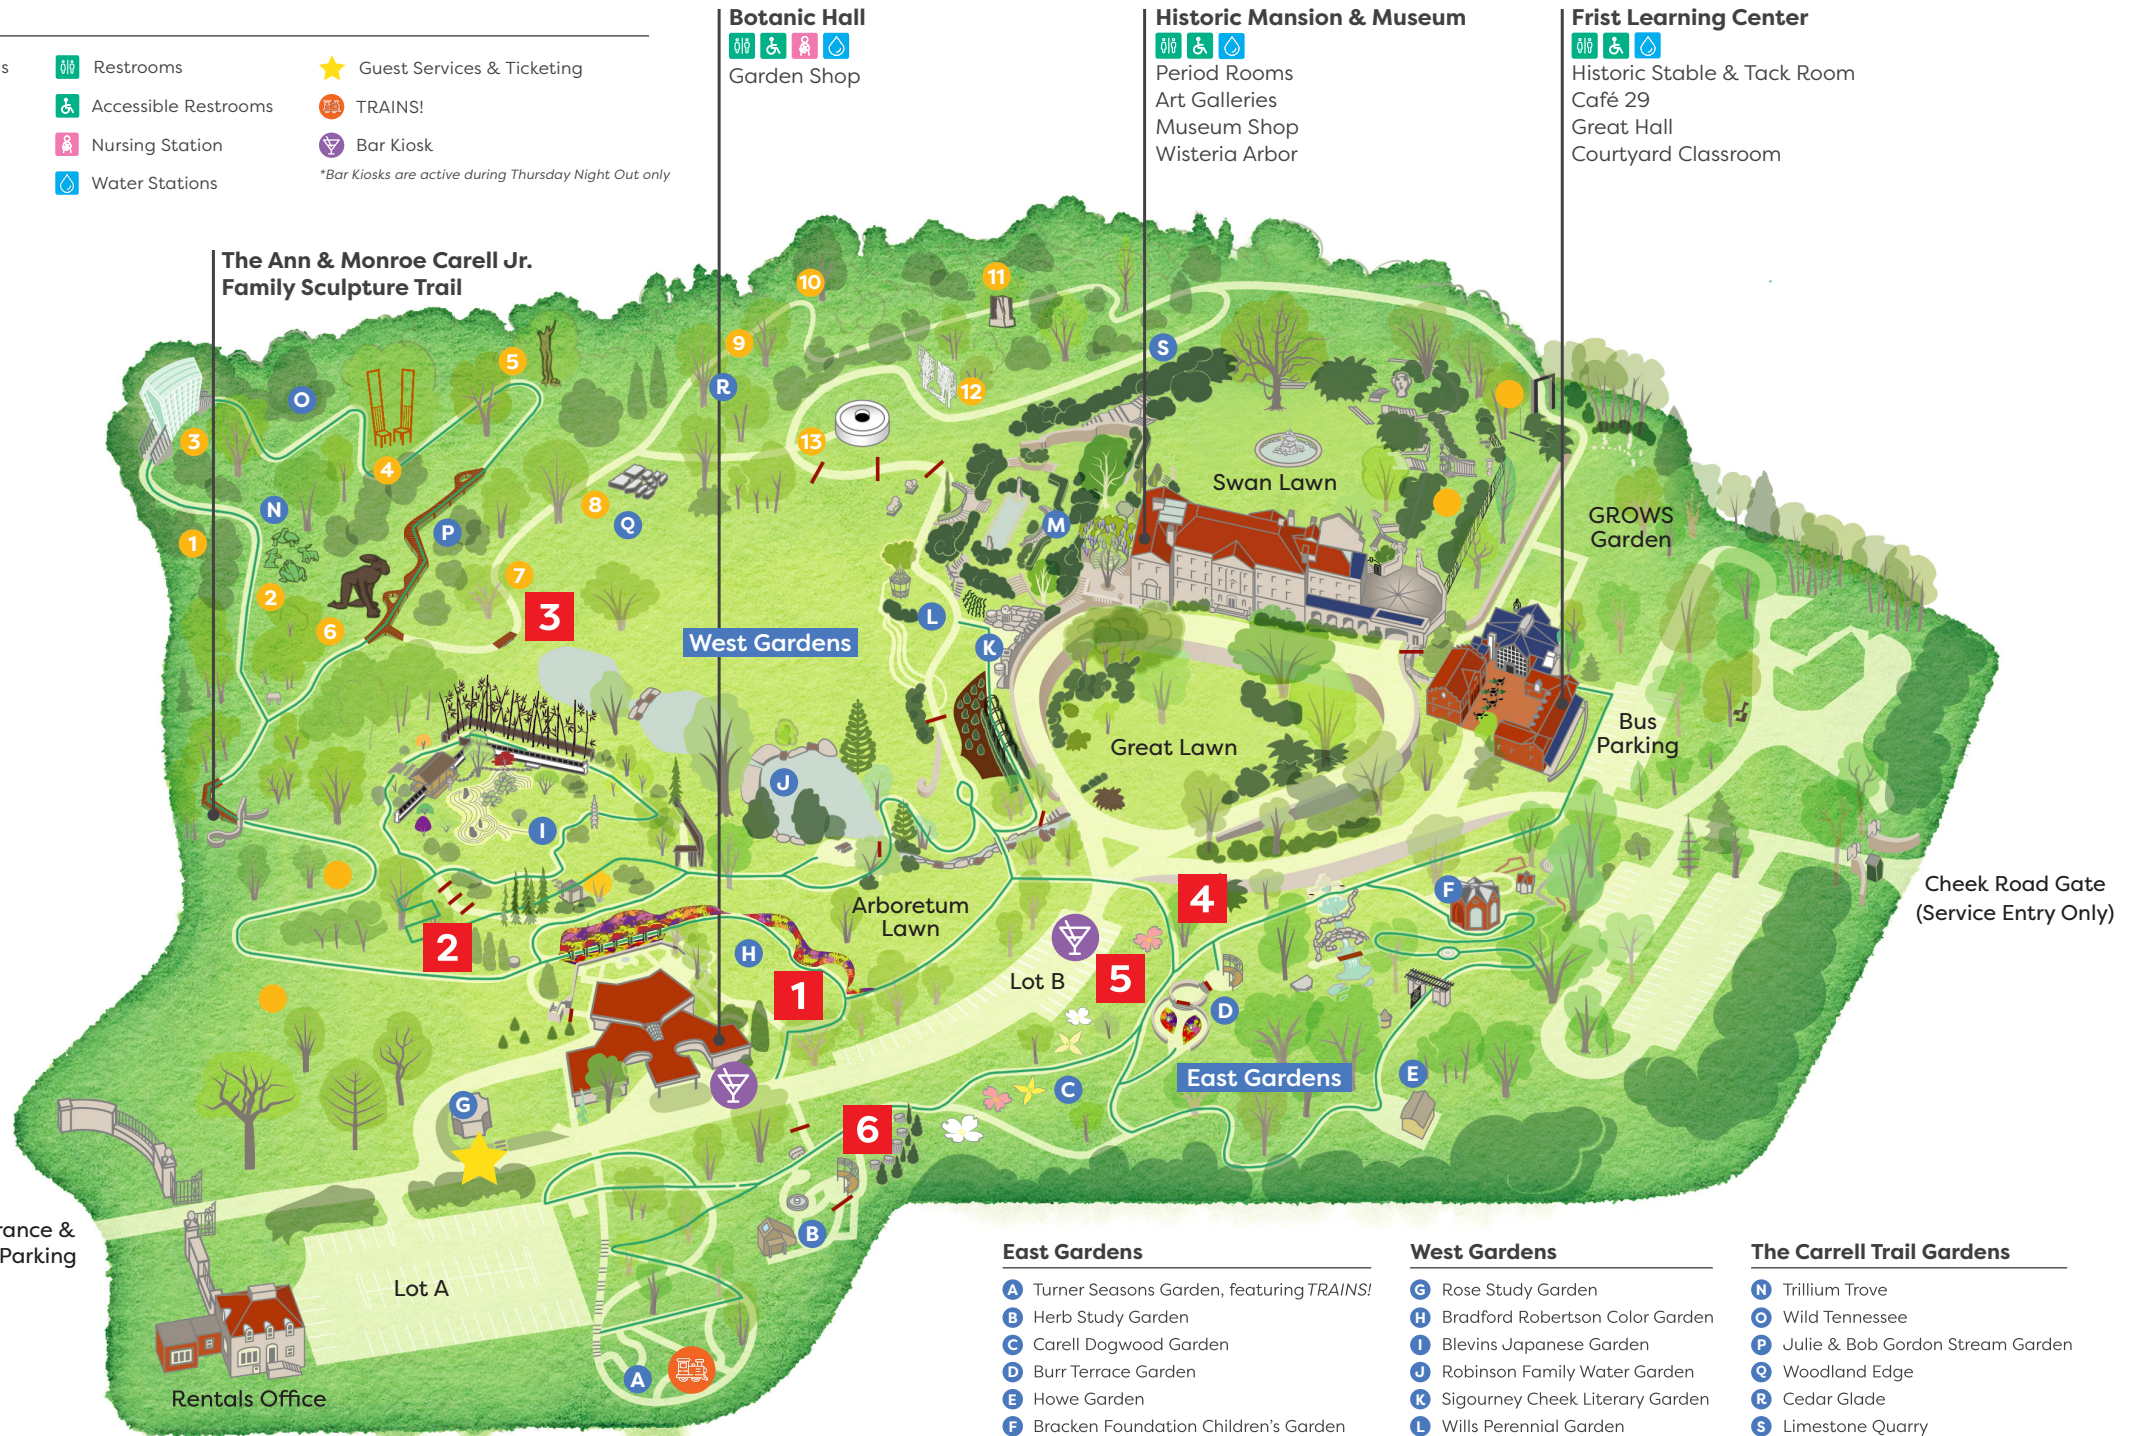

Map Legend

1. Accessible Paths
   - Stairs
   - Sculpture
   - Garden
   - Restrooms
   - Accessible Restrooms
   - Nursing Station
   - Water Stations
   - ★ Guest Services & Ticketing
   - TRAINS!
   - Bar Kiosk
2. **Bar Kiosks are active during Thursday Night Out only*

TROLLS

- 1 Ronja Redeye
- 2 Ibbi Pip
- 3 Sofus Lotus
- 4 Basse Buller
- 5 Rosa Sunfinger
- 6 Kamma Can

Botanic Hall

Historic Mansion & Museum

1. Restrooms
   - Accessible Restrooms
   - Water Stations
2. Period Rooms
   Art Galleries
   Museum Shop
   Wisteria Arbor

Frist Learning Center

1. Restrooms
   - Accessible Restrooms
   - Water Stations
2. Historic Stable & Tack Room
   Café 29
   Great Hall
   Courtyard Classroom

The Ann & Monroe Carell Jr. Family Sculpture Trail

East Gardens

- A Turner Seasons Garden, featuring TRAINS!
- B Herb Study Garden
- C Carell Dogwood Garden
- D Burr Terrace Garden
- E Howe Garden
- F Bracken Foundation Children's Garden

West Gardens

- G Rose Study Garden
- H Bradford Robertson Color Garden
- I Blevins Japanese Garden
- J Robinson Family Water Garden
- K Sigourney Cheek Literary Garden
- L Wills Perennial Garden
- M Martin Boxwood Garden

The Carrell Trail Gardens

- N Trillium Trove
- O Wild Tennessee
- P Julie & Bob Gordon Stream Garden
- Q Woodland Edge
- R Cedar Glade
- S Limestone Quarry

Main Entrance & Overflow Parking

Rentals Office